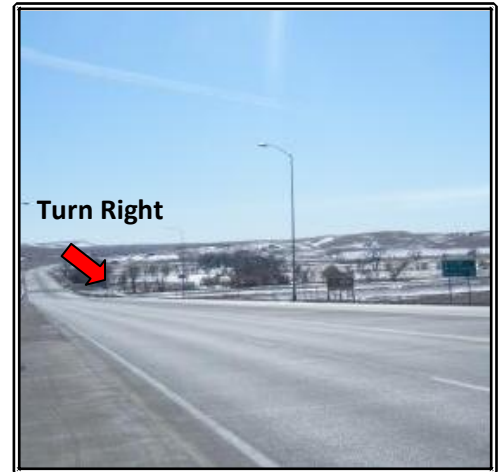

Black Hills Health & Education Center

P.O. Box 19, Hermosa, South Dakota, 57744 • (800) 658 5433 • www.bhhec.org

Directions to the BHHEC

By Air: Three airlines (Northwest, Delta, United) fly to Rapid City. The airport is 25 miles from BHHEC. We will be happy to meet you there and provide transportation to the center.

By Car from the East or West:

1. Go to Rapid City on I-90; take exit 60 and follow North Street as it curves to the south west.
2. Take a left at the stop light onto Campbell Street and head south.
3. Campbell becomes highway 79.
4. Stay on highway 79 going south for 15 miles.
5. In the small town of Hermosa, you will come to 'The Flying J' on the right.
6. Turn right onto Highway 40, the next road on the right, towards Keystone.
7. Follow the directions "From Highway 40."

The Highway 40 turn off to the right when travelling south from Rapid City.

By Car from South:

1. Come north on Highway 79.
2. Approximately 30 miles north of Hot Springs Junction is the little town of Hermosa.
3. Just before 'The Flying J' turn left onto Highway 40, towards Keystone.
4. Follow the directions "From Highway 40."

The Highway 40 turn off to the left when travelling north towards Rapid City.

Map showing Highway 79 and Highway 40 turn off.

From Highway 40:

1. Go four (4) miles along Highway 40. Turn left onto Battle Creek Road (gravel road). You will see our blue sign: 'Black Hills Health and Education Center' on the right just before the turn. Refer to Picture A.
2. At the "T" at the base of the hill turn right, this is still Battle Creek Rd, even though the sign seems to be pointing the other way. Refer to Picture B.
3. Stay on the main road until you reach the Main Lodge a little less than three miles from Highway 40.
4. If you are coming as a Wellness Guest turn right and head up the Hill to the Wellness Center. Refer to Picture C.
5. If you are coming for any other reason, go straight through the car-park to the Main Lodge. Refer to Picture C.