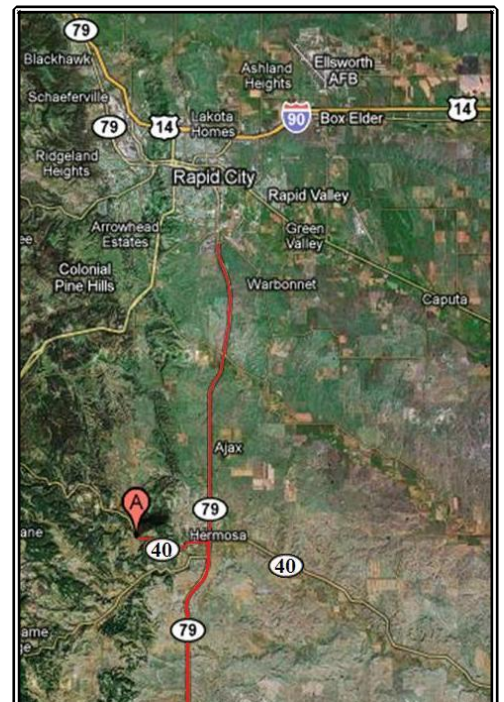

Black Hills Health & Education Center

P.O. Box 19, Hermosa, South Dakota, 57744 • (800) 658 5433 • www.bhhec.org

Directions to the BHHEC

By Air: Three airlines (Northwest, Delta, United) fly to Rapid City. The airport is 25 miles from BHHEC. We will be happy to meet you there and provide transportation to the center.

By Car from the East or West:

1. Go to Rapid City on I-90; take exit 60 and follow North Street as it curves to the south west.
2. Take a left at the stop light onto Campbell Street and head south.
3. Campbell becomes highway 79.
4. Stay on highway 79 going south for 15 miles.
5. In the small town of Hermosa, you will come to 'The Flying J' on the right.
6. Turn right onto Highway 40, the next road on the right, towards Keystone.
7. Follow the directions "From Highway 40."

The Highway 40 turn off to the right when travelling south from Rapid City.

By Car from South:

1. Come north on Highway 79.
2. Approximately 30 miles north of Hot Springs Junction is the little town of Hermosa.
3. Just before 'The Flying J' turn left onto Highway 40, towards Keystone.
4. Follow the directions "From Highway 40."

The Highway 40 turn off to the left when travelling north towards Rapid City.

Map showing Highway 79 and Highway 40 turn off.

From Highway 40:

1. Go four (4) miles along Highway 40. Turn left onto Battle Creek Road (gravel road). You will see our blue sign: 'Black Hills Health and Education Center' on the right just before the turn. Refer to Picture A.
2. At the "T" at the base of the hill turn right, this is still Battle Creek Rd, even though the sign seems to be pointing the other way. Refer to Picture B.
3. Stay on the main road until you reach the Main Lodge a little less than three miles from Highway 40.
4. If you are coming as a Wellness Guest turn right and head up the Hill to the Wellness Center. Refer to Picture C.
5. If you are coming for any other reason, go straight through the car-park to the Main Lodge. Refer to Picture C.