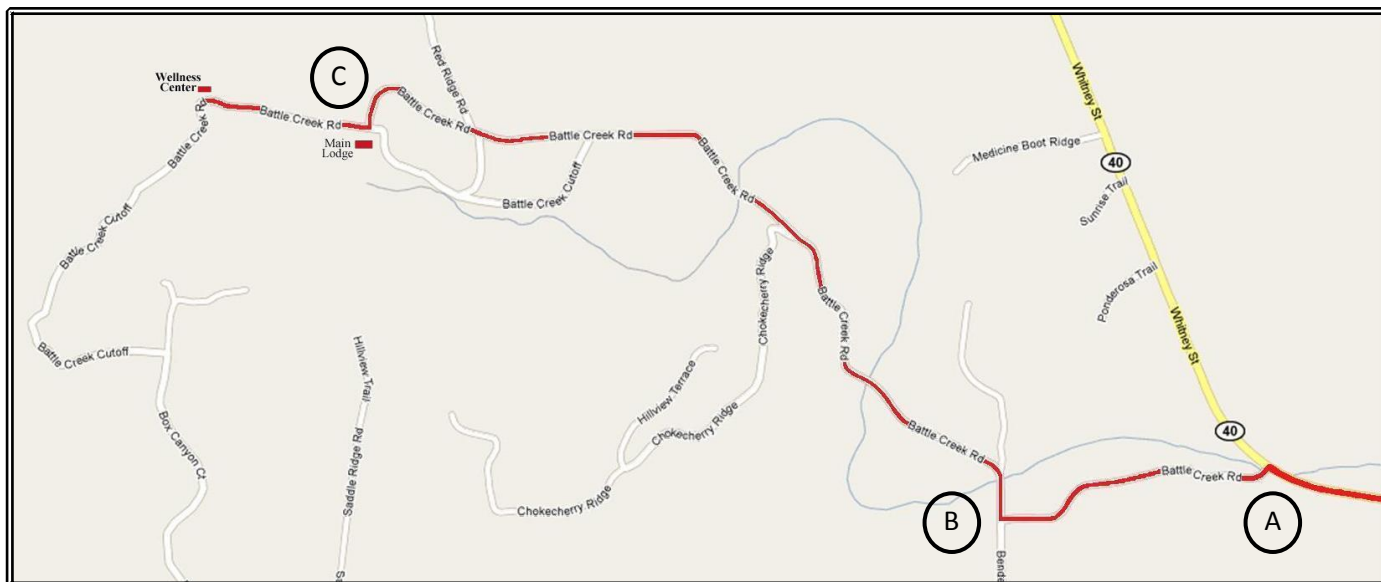

Black Hills Health & Education Center

P.O. Box 19, Hermosa, South Dakota, 57744 • (800) 658 5433 • www.bhhec.org

Directions to the BHHEC

By Air: Three airlines (Northwest, Delta, United) fly to Rapid City. The airport is 25 miles from BHHEC. We will be happy to meet you there and provide transportation to the center.

By Car from the East or West:

1. Go to Rapid City on I-90; take exit 60 and follow North Street as it curves to the south west.
2. Take a left at the stop light onto Campbell Street and head south.
3. Campbell becomes highway 79.
4. Stay on highway 79 going south for 15 miles.
5. In the small town of Hermosa, you will come to 'The Flying J' on the right.
6. Turn right onto Highway 40, the next road on the right, towards Keystone.
7. Follow the directions "From Highway 40."

The Highway 40 turn off to the right when travelling south from Rapid City.

By Car from South:

1. Come north on Highway 79.
2. Approximately 30 miles north of Hot Springs Junction is the little town of Hermosa.
3. Just before 'The Flying J' turn left onto Highway 40, towards Keystone.
4. Follow the directions "From Highway 40."

The Highway 40 turn off to the left when travelling north towards Rapid City.

Map showing Highway 79 and Highway 40 turn off.

From Highway 40:

1. Go four (4) miles along Highway 40. Turn left onto Battle Creek Road (gravel road). You will see our blue sign: 'Black Hills Health and Education Center' on the right just before the turn. Refer to Picture A.
2. At the "T" at the base of the hill turn right, this is still Battle Creek Rd, even though the sign seems to be pointing the other way. Refer to Picture B.
3. Stay on the main road until you reach the Main Lodge a little less than three miles from Highway 40.
4. If you are coming as a Wellness Guest turn right and head up the Hill to the Wellness Center. Refer to Picture C.
5. If you are coming for any other reason, go straight through the car-park to the Main Lodge. Refer to Picture C.